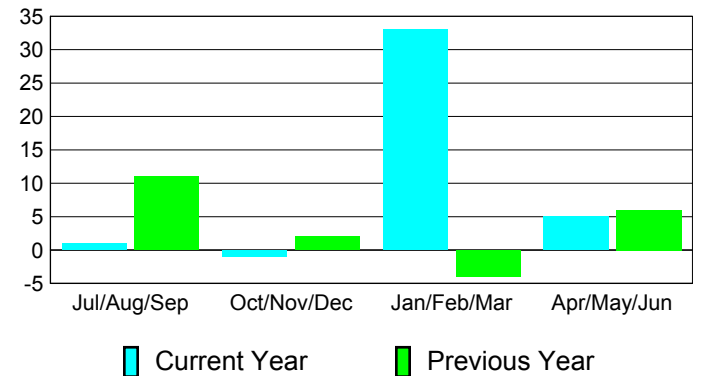

Club Results 2010-2011

Goal, New, Dropped, Gain/Loss

MEMBERSHIP

**Membership Results
2010-2011**

**Membership
2009-2010**

Month	Net Memb Goal	Actual New Memb	Actual Dropped Memb	Gain/Loss of Memb	Gain/Loss of Memb
Jul/Aug/Sep	-16	16	-15	1	11
Oct/Nov/Dec	9	14	-15	-1	2
Jan/Feb/Mar	24	65	-32	33	-4
Apr/May/Jun	4	21	-16	5	6
Totals	21	116	-78	38	15

Membership Results 2010-2011

Goal, New, Dropped, Gain/Loss

Comparison of Club Gain/Loss

Current Year Compared to the Previous Year

Comparison of Membership Gain/Loss

Current Year Compared to the Previous Year

YTD Status Quo Clubs 2010-2011

Status Quo Clubs Compared to Status Quo Members

Gender Comparison 2010-2011

Jul/Aug/Sep

Oct/Nov/Dec

Jan/Feb/Mar

Apr/May/Jun

Male