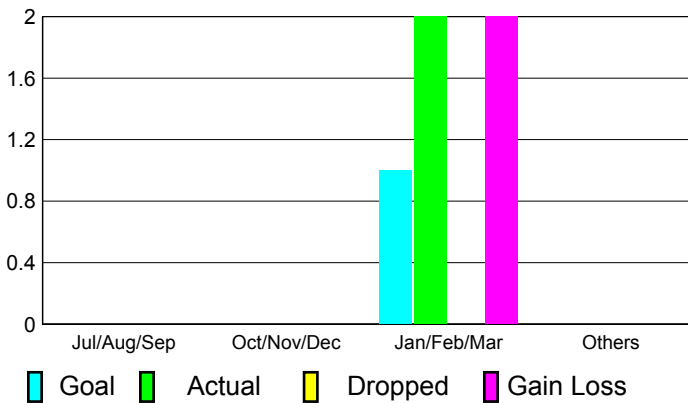

2010-2011 GMT Reports for District (or Undistricted) **District 112 A**

GMT: **JACQUES 'JACK' VERBEKE** Location: **BELGIUM**

GMT CA: **4**

CLUBS

**Club Results
2010-2011**

**Clubs
2009-2010**

Month	New Club Goal	Actual New Clubs	Actual Dropped Clubs	Gain/Loss of Clubs	Gain/Loss of Clubs
Jul/Aug/Sep	0	0	0	0	0
Oct/Nov/Dec	0	0	0	0	0
Jan/Feb/Mar	1	2	0	2	0
Apr/May/Jun	0	0	0	0	0
Totals	1	2	0	2	0

Club Results 2010-2011

Goal, New, Dropped, Gain/Loss

MEMBERSHIP

**Membership Results
2010-2011**

**Membership
2009-2010**

Month	Net Memb Goal	Actual New Memb	Actual Dropped Memb	Gain/Loss of Memb	Gain/Loss of Memb
Jul/Aug/Sep	-16	16	-15	1	11
Oct/Nov/Dec	9	14	-15	-1	2
Jan/Feb/Mar	24	65	-32	33	-4
Apr/May/Jun	4	21	-16	5	6
Totals	21	116	-78	38	15