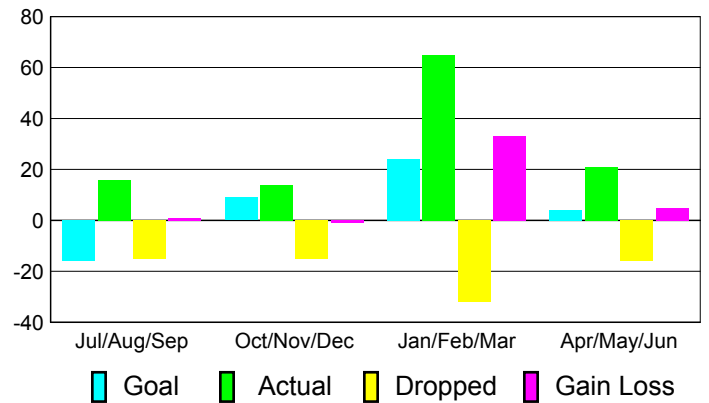

Club Results 2010-2011

Goal, New, Dropped, Gain/Loss

MEMBERSHIP

**Membership Results
2010-2011**

**Membership
2009-2010**

Month	Net Memb Goal	Actual New Memb	Actual Dropped Memb	Gain/Loss of Memb	Gain/Loss of Memb
Jul/Aug/Sep	-16	16	-15	1	11
Oct/Nov/Dec	9	14	-15	-1	2
Jan/Feb/Mar	24	65	-32	33	-4
Apr/May/Jun	4	21	-16	5	6
Totals	21	116	-78	38	15

Membership Results 2010-2011

Goal, New, Dropped, Gain/Loss

Comparison of Club Gain/Loss

Current Year Compared to the Previous Year

Comparison of Membership Gain/Loss

Current Year Compared to the Previous Year

YTD Status Quo Clubs 2010-2011

Status Quo Clubs Compared to Status Quo Members

Gender Comparison 2010-2011

Jul/Aug/Sep

Oct/Nov/Dec

Jan/Feb/Mar

Apr/May/Jun

Male